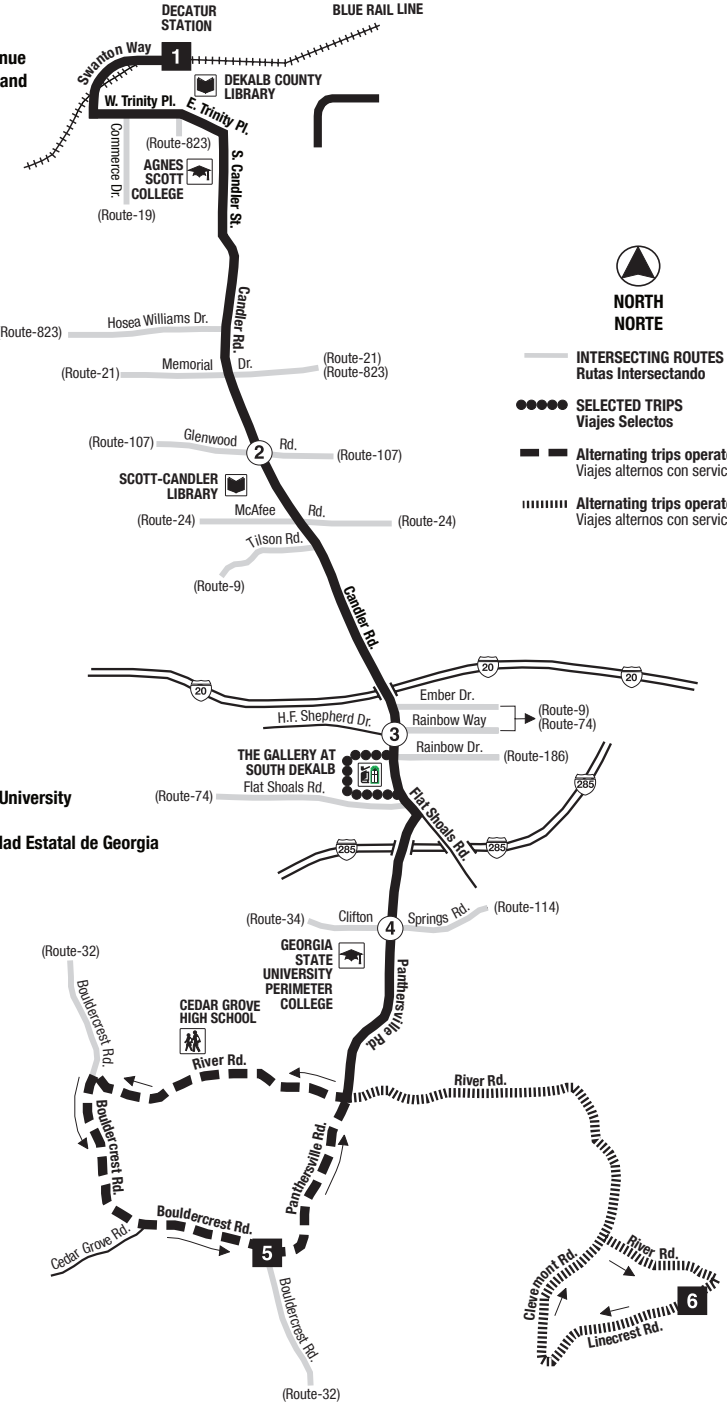

15

Effective as of: 04-19-2025

Rail Stations Served: Decatur

En Español marta.com 404-848-5000

Routes intersecting at Decatur Station: Rutas intersectando en la Estación Decatur:

- 15-Candler Road
19-Clairmont Road/West Howard Avenue
36-North Decatur Road/Virginia Highland
123-Church Street
823-Bevelere

Routes intersecting at Georgia State University Perimeter College (Decatur Campus): Rutas que intersectan en la Universidad Estatal de Georgia Perimeter College (Decatur Campus):

- 15-Candler Road
34-Gresham Road
114-Columbia Drive

NORTHBOUND - DIRECCION NORTE

Table of bus arrival and departure times for Northbound trips Monday-Friday.

SOUTHBOUND - DIRECCION SUR

Table of bus arrival and departure times for Southbound trips Monday-Friday.

NORTHBOUND - DIRECCION NORTE

Table of bus arrival and departure times for Northbound trips Saturday.

SOUTHBOUND - DIRECCION SUR

Table of bus arrival and departure times for Southbound trips Saturday.

* These trips operate to the Gallery at South Dekalb Mall. Estos viajes operan a la galería en South Dekalb Mall.