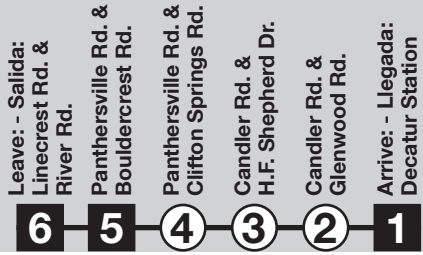

NORTHBOUND - DIRECCION NORTE

Table of bus arrival and departure times for Northbound trips on Sunday.

SOUTHBOUND - DIRECCION SUR

Table of bus arrival and departure times for Southbound trips on Sunday.

* These trips operate to the Gallery at South Dekalb Mall. Estos viajes operan a la galería en South Dekalb Mall.

15

Effective as of: 04-19-2025

Rail Stations Served: Decatur

En Español marta.com 404-848-5000

Routes intersecting at Decatur Station: Rutas intersectando en la Estación Decatur:

- 15-Candler Road
19-Clairmont Road/West Howard Avenue
36-North Decatur Road/Virginia Highland
123-Church Street
823-Bevelere

Routes intersecting at Georgia State University Perimeter College (Decatur Campus): Rutas que intersectan en la Universidad Estatal de Georgia Perimeter College (Decatur Campus):

- 15-Candler Road
34-Gresham Road
114-Columbia Drive

NORTHBOUND - DIRECCION NORTE

Table of bus arrival and departure times for Northbound trips Saturday.

SOUTHBOUND - DIRECCION SUR

Table of bus arrival and departure times for Southbound trips Saturday.

* These trips operate to the Gallery at South Dekalb Mall. Estos viajes operan a la galería en South Dekalb Mall.