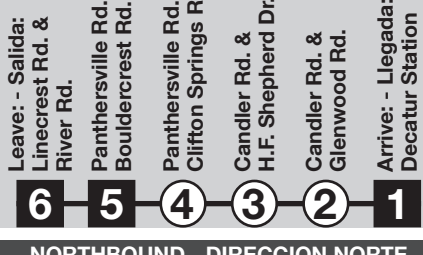

Times given for each bus trip from beginning to end of route. Read down for times at specific locations. Horarios para cada viaje de autobús desde el principio hasta el fin del trayecto. Lea los horarios para localidades específicas de arriba hacia a bajo.

NORTHBOUND - DIRECCION NORTE

Table of bus arrival and departure times for Northbound trips on Sunday.

SOUTHBOUND - DIRECCION SUR

Table of bus arrival and departure times for Southbound trips on Sunday.

* These trips operate to the Gallery at South Dekalb Mall. Estos viajes operan a la galería en South Dekalb Mall.

All trips are Lift Equipped. Tenemos levante motorizado en todos los autobuses. P.M. times are shown in Bold - Tiempo P.M. está en letras negritas.

METROPOLITAN ATLANTA RAPID TRANSIT AUTHORITY

Candler Road

15

Effective as of: 04-19-2025

Rail Stations Served: Decatur

En Español marta.com 404-848-5000

Routes intersecting at Decatur Station: Rutas intersectando en la Estación Decatur:

- 15-Candler Road
  19-Clairmont Road/West Howard Avenue
  36-North Decatur Road/Virginia Highland
  123-Church Street
  823-Bevelere

Routes intersecting at Georgia State University Perimeter College (Decatur Campus): Rutas que intersectan en la Universidad Estatal de Georgia Perimeter College (Decatur Campus):

- 15-Candler Road
  34-Gresham Road
  114-Columbia Drive

Times given for each bus trip from beginning to end of route. Read down for times at specific locations. Horarios para cada viaje de autobús desde el principio hasta el fin del trayecto. Lea los horarios para localidades específicas de arriba hacia a bajo.

NORTHBOUND - DIRECCION NORTE

Table of bus arrival and departure times for Northbound trips Monday-Friday.

SOUTHBOUND - DIRECCION SUR