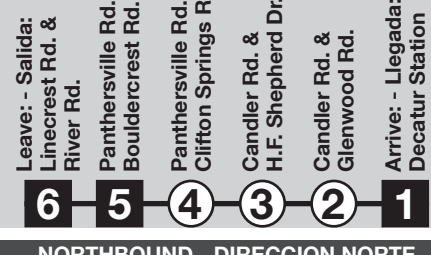

Routes intersecting at Georgia State University Perimeter College (Decatur Campus): Rutas que intersectan en la Universidad Estatal de Georgia Perimeter College (Decatur Campus):

- 15-Candler Road
34-Gresham Road
114-Columbia Drive

NORTHBOUND - DIRECCION NORTE

Table of bus arrival and departure times for Northbound trips Monday-Friday.

SOUTHBOUND - DIRECCION SUR

Table of bus arrival and departure times for Southbound trips Monday-Friday.

* These trips operate to the Gallery at South Dekalb Mall. Estos viajes operan a la galería en South Dekalb Mall.

All trips are Lift Equipped. Tenemos levante motorizado en todos los autobuses. P.M. times are shown in Bold - Tiempo P.M. está en letras negritas.

NORTHBOUND - DIRECCION NORTE

Table of bus arrival and departure times for Northbound trips Saturday.

SOUTHBOUND - DIRECCION SUR

Table of bus arrival and departure times for Southbound trips Saturday.

* These trips operate to the Gallery at South Dekalb Mall. Estos viajes operan a la galería en South Dekalb Mall.