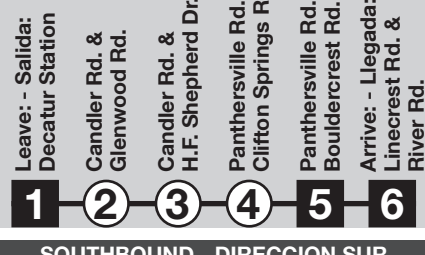

Routes intersecting at Georgia State University Perimeter College (Decatur Campus): Rutas que intersectan en la Universidad Estatal de Georgia Perimeter College (Decatur Campus):

- 15-Candler Road
34-Gresham Road
114-Columbia Drive

NORTHBOUND - DIRECCION NORTE

Table of bus arrival and departure times for Northbound trips Monday-Friday.

SOUTHBOUND - DIRECCION SUR

Table of bus arrival and departure times for Southbound trips Monday-Friday.

* These trips operate to the Gallery at South Dekalb Mall. Estos viajes operan a la galería en South Dekalb Mall.

All trips are Lift Equipped. Tenemos levante motorizado en todos los autobuses. P.M. times are shown in Bold - Tiempo P.M. está en letras negritas.

NORTHBOUND - DIRECCION NORTE

Table of bus arrival and departure times for Northbound trips Saturday.

SOUTHBOUND - DIRECCION SUR

Table of bus arrival and departure times for Southbound trips Saturday.

* These trips operate to the Gallery at South Dekalb Mall. Estos viajes operan a la galería en South Dekalb Mall.