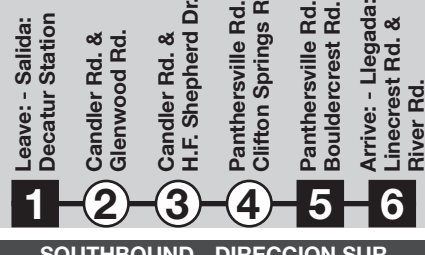

Times given for each bus trip from beginning to end of route. Read down for times at specific locations. Horarios para cada viaje de autobús desde el principio hasta el fin del trayecto. Lea los horarios para localidades específicas de arriba hacia a bajo.

NORTHBOUND - DIRECCION NORTE

Table of bus arrival and departure times for Northbound trips on Sunday.

SOUTHBOUND - DIRECCION SUR

Table of bus arrival and departure times for Southbound trips on Sunday.

* These trips operate to the Gallery at South Dekalb Mall. Estos viajes operan a la galería en South Dekalb Mall.

All trips are Lift Equipped. Tenemos levante motorizado en todos los autobuses. P.M. times are shown in Bold - Tiempo P.M. está en letras negritas.

METROPOLITAN ATLANTA RAPID TRANSIT AUTHORITY

Candler Road

15

Effective as of: 04-19-2025

Rail Stations Served: Decatur

En Español marta.com 404-848-5000

Routes intersecting at Decatur Station: Rutas intersectando en la Estación Decatur:

- 15-Candler Road
  19-Clairmont Road/West Howard Avenue
  36-North Decatur Road/Virginia Highland
  123-Church Street
  823-Bevelere

Routes intersecting at Georgia State University Perimeter College (Decatur Campus): Rutas que intersectan en la Universidad Estatal de Georgia Perimeter College (Decatur Campus):

- 15-Candler Road
  34-Gresham Road
  114-Columbia Drive

Times given for each bus trip from beginning to end of route. Read down for times at specific locations. Horarios para cada viaje de autobús desde el principio hasta el fin del trayecto. Lea los horarios para localidades específicas de arriba hacia a bajo.

NORTHBOUND - DIRECCION NORTE

Table of bus arrival and departure times for Northbound trips Monday-Friday.

SOUTHBOUND - DIRECCION SUR