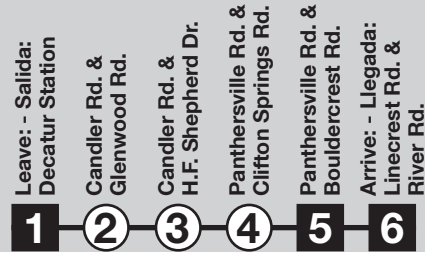

NORTHBOUND - DIRECCION NORTE

Table of bus arrival and departure times for Northbound trips on Sunday.

SOUTHBOUND - DIRECCION SUR

Table of bus arrival and departure times for Southbound trips on Sunday.

* These trips operate to the Gallery at South Dekalb Mall. Estos viajes operan a la galería en South Dekalb Mall.

15

Effective as of: 04-19-2025

Rail Stations Served: Decatur

En Español marta.com 404-848-5000

Routes intersecting at Decatur Station: Rutas intersectando en la Estación Decatur:

- 15-Candler Road
19-Clairmont Road/West Howard Avenue
36-North Decatur Road/Virginia Highland
123-Church Street
823-Bevelere

Routes intersecting at Georgia State University Perimeter College (Decatur Campus): Rutas que intersectan en la Universidad Estatal de Georgia Perimeter College (Decatur Campus):

- 15-Candler Road
34-Gresham Road
114-Columbia Drive

NORTHBOUND - DIRECCION NORTE

Table of bus arrival and departure times for Northbound trips Saturday.

SOUTHBOUND - DIRECCION SUR

Table of bus arrival and departure times for Southbound trips Saturday.

* These trips operate to the Gallery at South Dekalb Mall. Estos viajes operan a la galería en South Dekalb Mall.